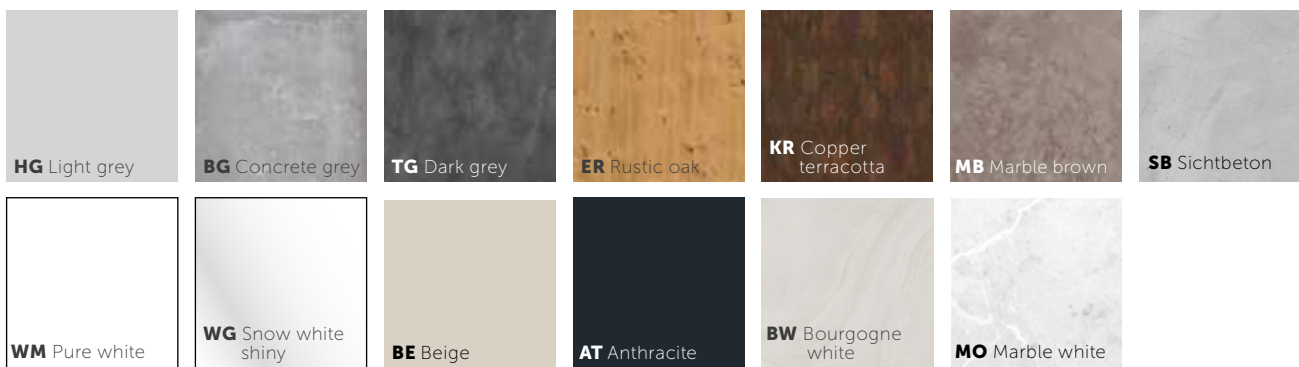

Product-information

Aluminium-composite-wall covering with various decors and dimensions, combined with a discreet aluminium end profile.

- Super easy to work with
- Abrasion-resistant, scratch-resistant, chemical-resistant, colour stable and food-safe
- Ideal for renovations: direct application on cleaned old tiles possible
- Fit accuracy at the joints
- Best cleaning comfort
- Optional also available with antibacterial PALM.care surface
- Standard at the highest level
- Easy mounting
- Functional, economical and innovative solution
- Fast delivery service: Selected products can be delivered within 72 hours
- On request installations can be carried out by the PALME customer service
- Tested according to DIN EN 14428 CE.

Colours and decors:

Aluminium-profiles

PROFILE COLOURS:

PHOTO MOTIVE PRINT (CUSTOMISABLE):

Motive 01 Brown Tiles Retro

Motive 21 Grey Tiles Retro

Motive 03 Tiles Retro

Motive 04 Tiles Retro