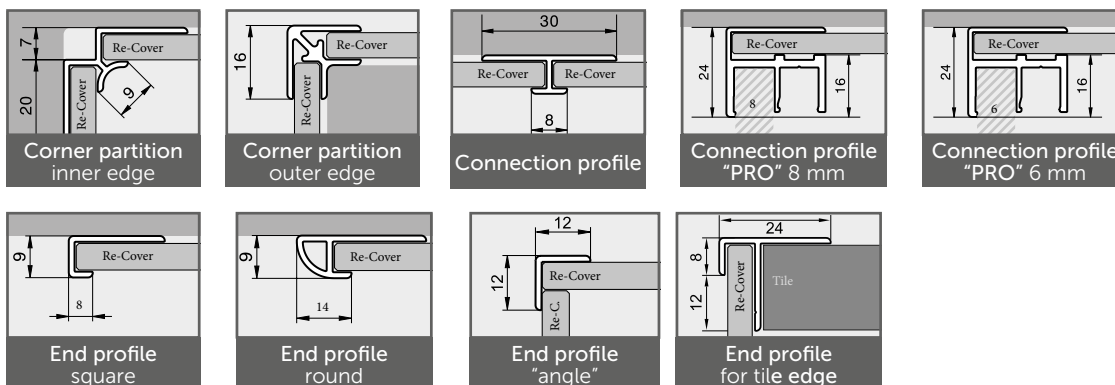

Aluminium-profiles